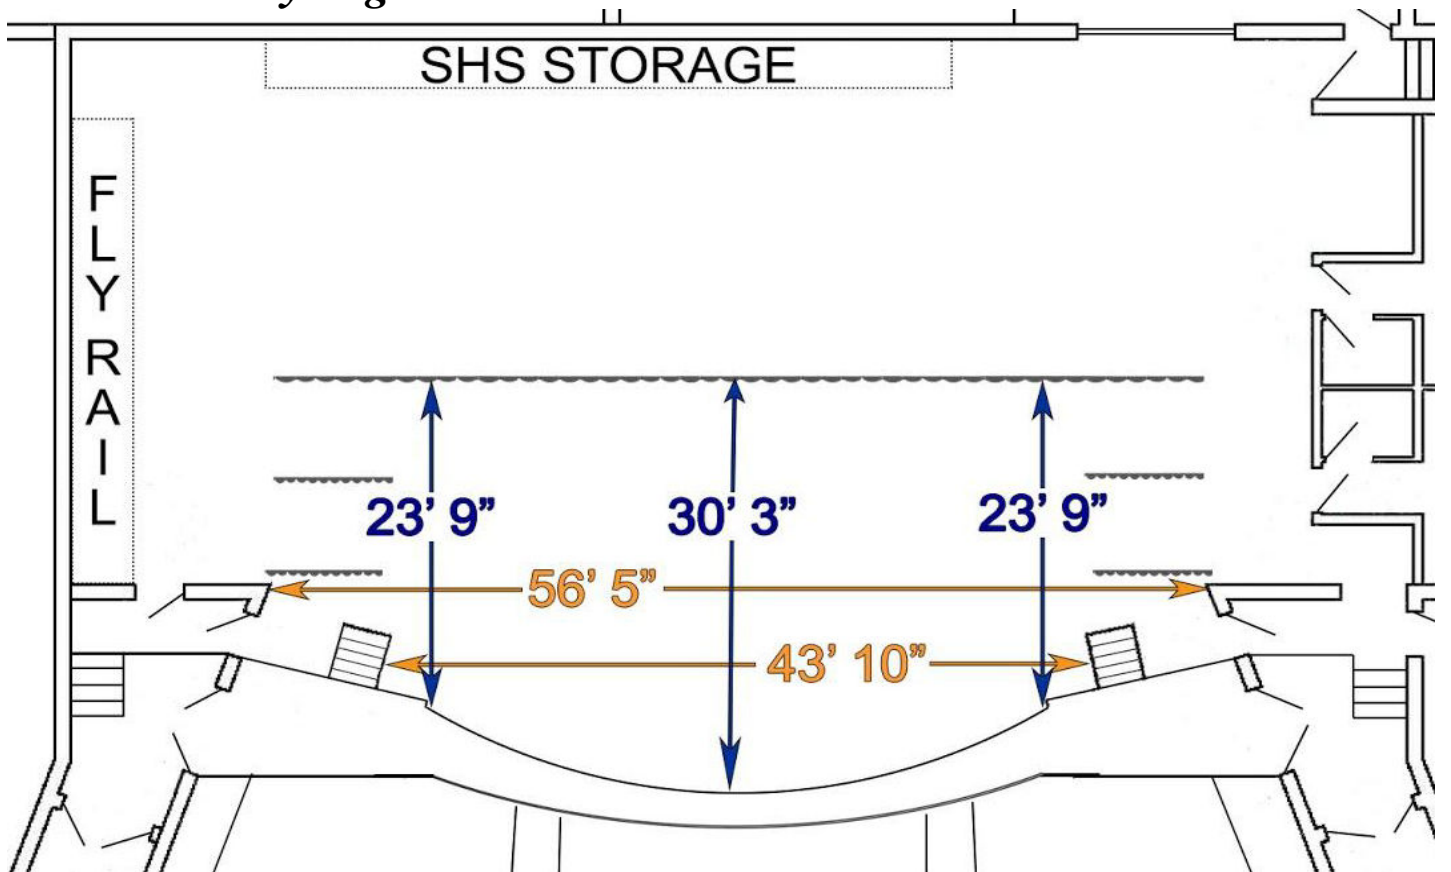

Shelby High School - Malcolm Brown Auditorium

Area Information and Visuals

| <u>Hotel</u> | <u>Address</u> | <u>Phone #</u> |
|--------------------|-----------------------------|------------------|
| Country Inn | 2001 E Dixon Blvd, Shelby | (704) 480 - 0881 |
| Comfort Inn | 2012 E. Marion St., Shelby | (704) 482 - 5666 |
| Fairfield Inn | 1715 E Dixon Blvd, Shelby | (704) 487 - 8688 |
| Hampton Inn Shelby | 2001-B E Dixon Blvd, Shelby | (704) 487- 2800 |