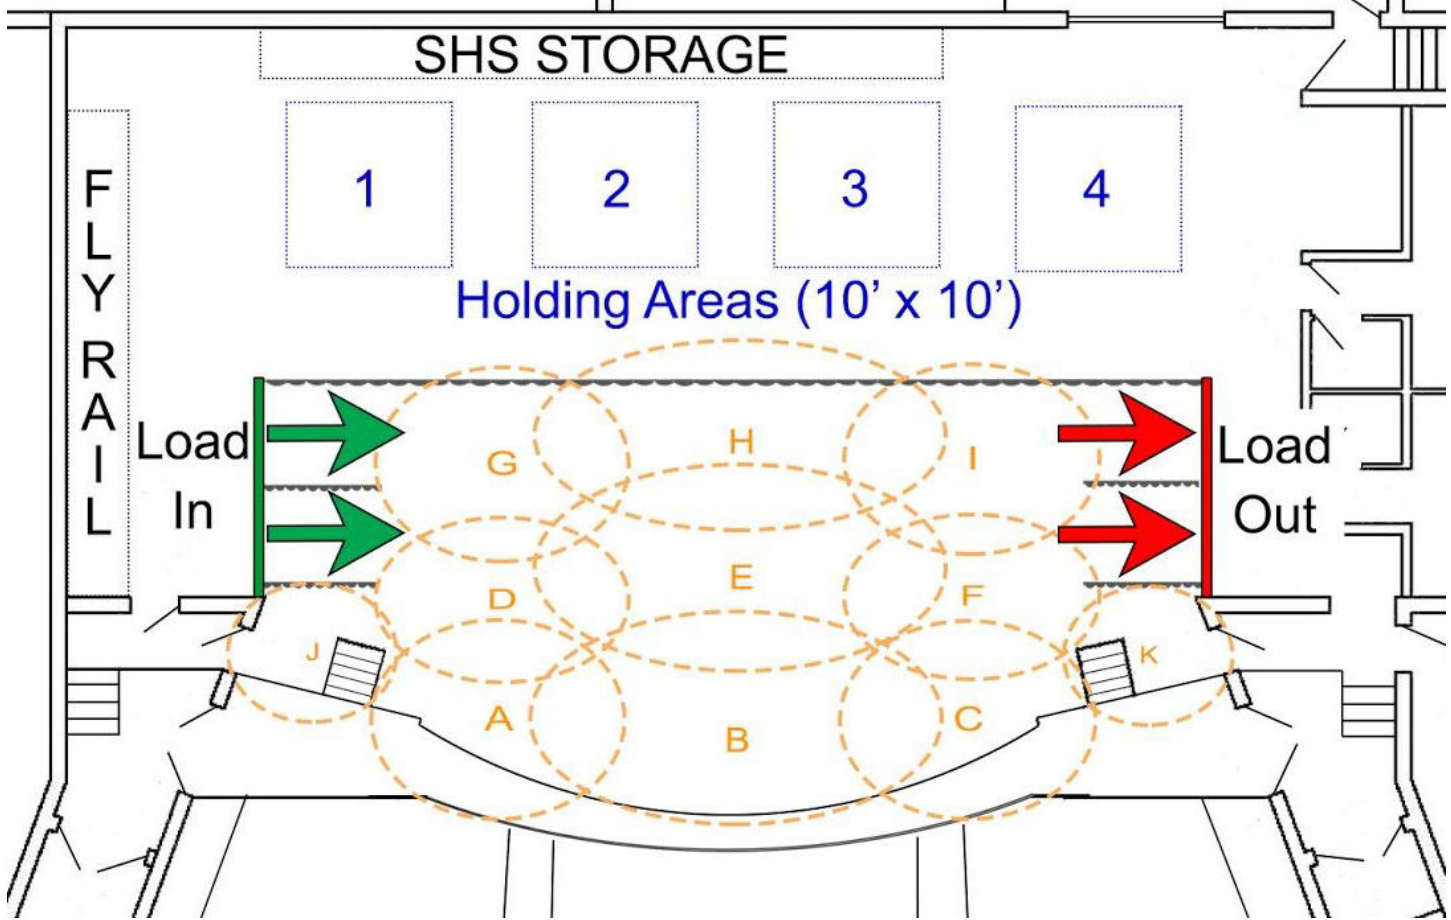

Shelby High School - Malcolm Brown Auditorium

Area Information and Visuals

| <u>Hotel</u> | <u>Address</u> | <u>Phone #</u> |
|--------------------|-----------------------------|------------------|
| Country Inn | 2001 E Dixon Blvd, Shelby | (704) 480 - 0881 |
| Comfort Inn | 2012 E. Marion St., Shelby | (704) 482 - 5666 |
| Fairfield Inn | 1715 E Dixon Blvd, Shelby | (704) 487 - 8688 |
| Hampton Inn Shelby | 2001-B E Dixon Blvd, Shelby | (704) 487- 2800 |